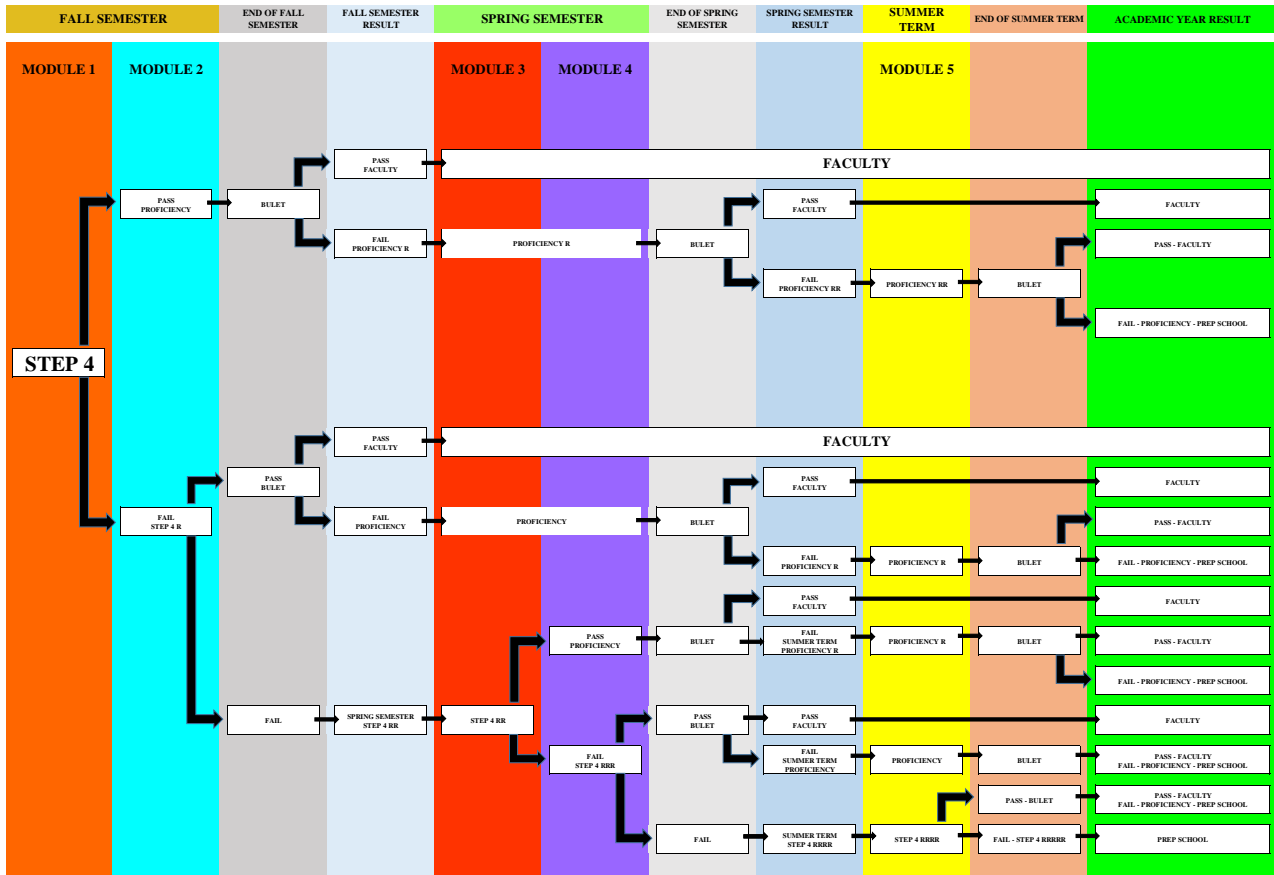

STEP 4 LEVEL MODULE PROGRESS CHART

(*) This table applies to the students who have enrolled in a programme requiring at least B2 level (refer to page 7 to learn the min. level required for the programme that you have enrolled in).