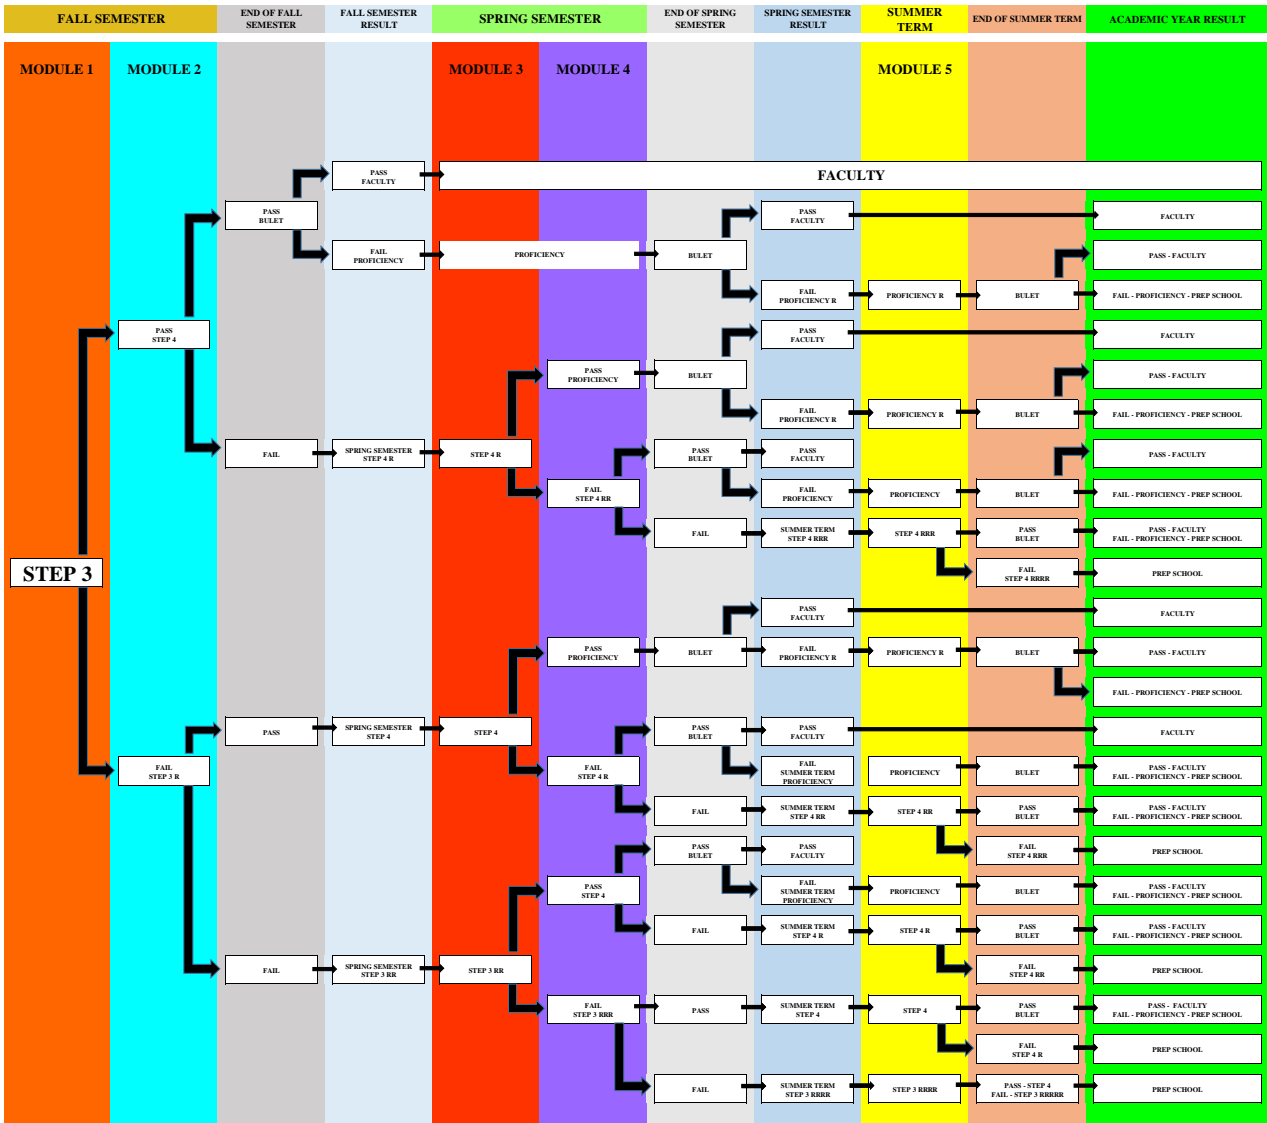

STEP 3 LEVEL MODULE PROGRESS CHART

(*) This table applies to the students who have enrolled in a programme requiring at least B2 level (refer to page 7 to learn the min. level required for the programme that you have enrolled in).