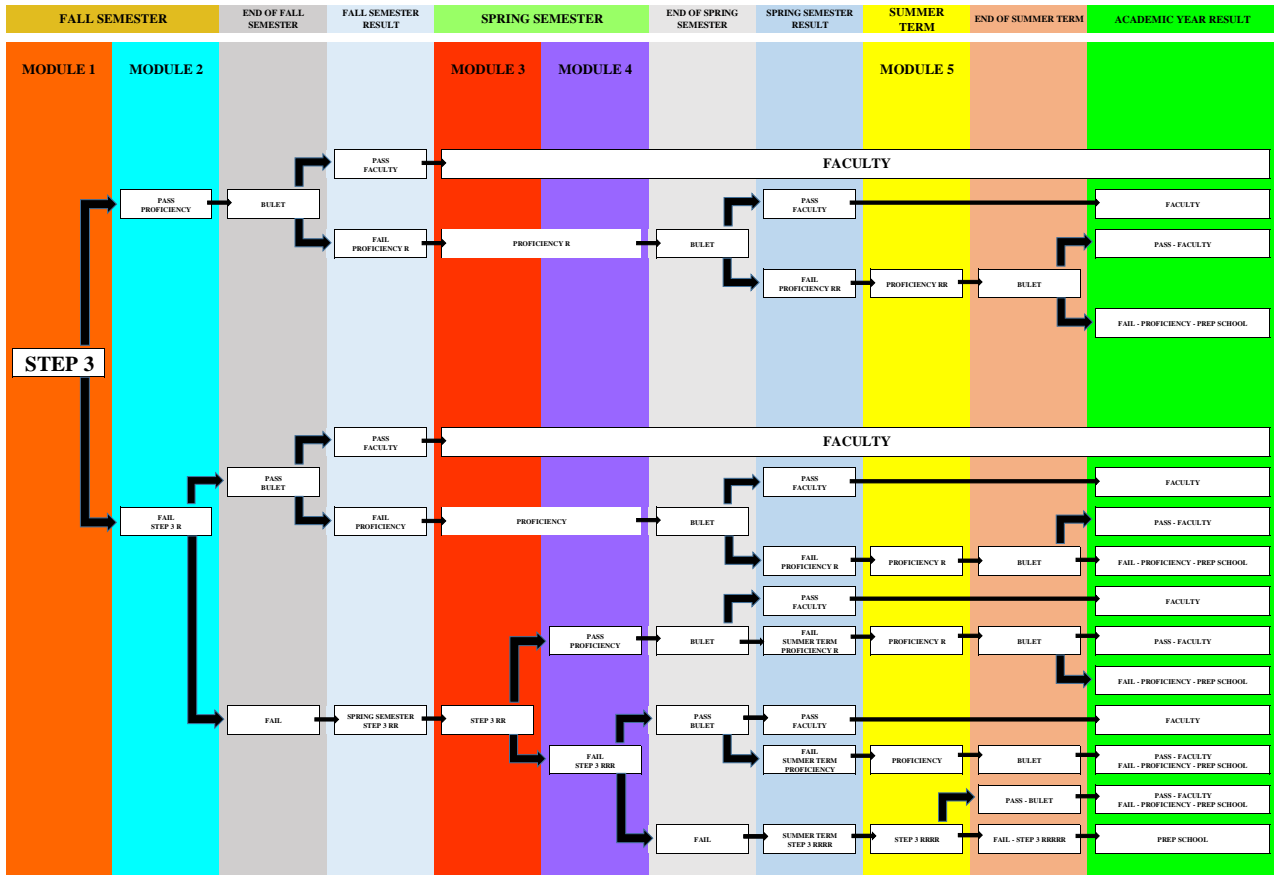

STEP 3 LEVEL MODULE PROGRESS CHART

(*) This table applies to the students who have enrolled in a programme requiring at least B1+ level (refer to page 7 to learn the min. level required for the programme that you have enrolled in).